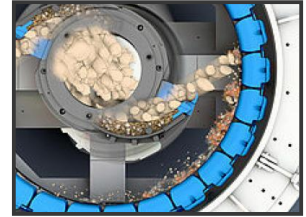

**CRUSHERS, SCREENERS
& HEAVY PLANT SALES**

BHS VSI RPMX 0922

£POA

Only 250 Hours Use
VSI Crusher for medium to hard stone
Crusher Weight 9574 kg
Rota Diameter 930 x 220 mm
Throughput rate up to 90 t/ph
Galvanised Support Platform & Access Ladder
Motor / Lube Tank