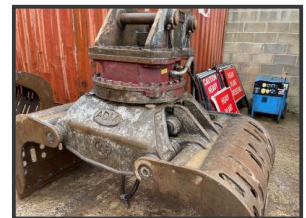

# Demerec Selector Grab

**£POA**

To suit 2-25 Tonne