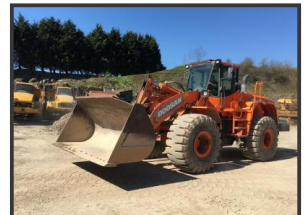

**CRUSHERS, SCREENERS
& HEAVY PLANT SALES**

Doosan DL420

£59,500.00

Full Service History
Tyres 85% Good
Viewing Recommended

Product Details	
<i>Category/Type</i>	<i>Loading Shovels</i>
<i>Make</i>	<i>Doosan</i>
<i>Model</i>	<i>DL420</i>
<i>Year</i>	<i>2012</i>
<i>Hours</i>	<i>4940</i>