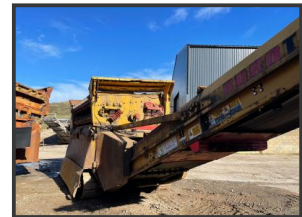

**CRUSHERS, SCREENERS
& HEAVY PLANT SALES**

Extec Robotrac

& pound;35,000.00

This Grid has recently undergone extensive overhaul , In perfect running condition

Product Details	
Category/Type	Screeners
Make	Extec
Model	Robotrac
Year	2006
Hours	4940