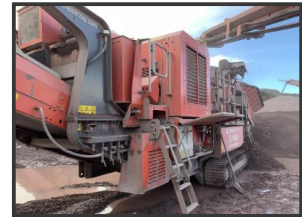

**CRUSHERS, SCREENERS
& HEAVY PLANT SALES**

Finlay C-1540

£POA

Scania DC09 Powerpack
MC LT Chamber
Full Service History

Product Details	
Category/Type	Crushers
Make	Finlay
Model	C-1540
Year	2014
Hours	6500