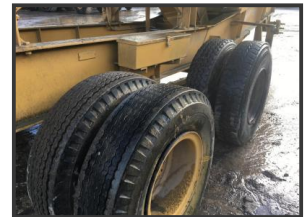

**CRUSHERS, SCREENERS
& HEAVY PLANT SALES**

Goodwin Barsby 36 x 24 Primary Goliath

£POA

Crusher works well , Manual folding Product Conveyor
Dorman Engine
36 x 24" Jaw Opening
As New wear parts / Jaw Plates
Would benefit from some guarding / walkways

Product Details

Product Details	
<i>Category/Type</i>	Crushers
<i>Make</i>	Goodwin Barsby
<i>Model</i>	36 x 24 Primary Goliath
<i>Year</i>	-
<i>Hours</i>	-