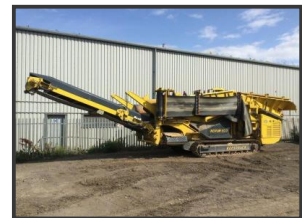

# Keestrack Novum

## £POA

Heavy duty Steel Apron feeder  
Double deck screen box 4.200 x 1.500 mm (14' x 5')  
6,3 m2 screening surface upper deck, 5,4 m2 lower deck  
Capacity up to 350 tonnes / hour