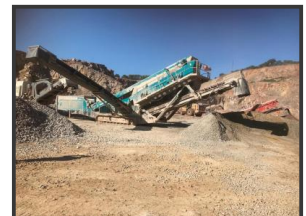

# Powerscreen 2100X

**£POA**

20 x 5 Double Deck Screen  
CAT Powerpack