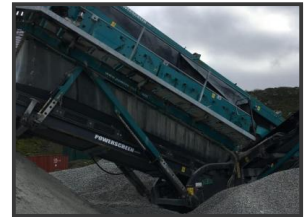

**CRUSHERS, SCREENERS
& HEAVY PLANT SALES**

Powerscreen Chieftain 2200

£POA

3 Deck 4 Way Split Screen
Output Potential: up to 650 tph (715 US tph)
2 Independent 3 Deck boxes
Fully Hydraulic Folding
Cat Engine