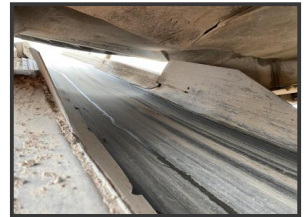

**CRUSHERS, SCREENERS
& HEAVY PLANT SALES**

Powerscreen R400S

£POA

- Extended Hopper Sides
- Scania DC09 Powerpack
- Overband Magnet
- Side Belt
- Hydraulic Adjust
- Hydraulic Protection
- Undercrusher Deflector Plate