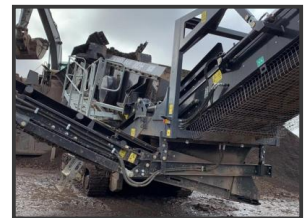

**CRUSHERS, SCREENERS
& HEAVY PLANT SALES**

Terex Finlay 883+ Eco

£POA

16 x 5 HD Double Deck Screen
Fingers / Mesh
CAT Powerpack

Product Details

Product Details	
Category/Type	Crushers
Make	Terex Finlay
Model	883+ Eco
Year	2019
Hours	1845