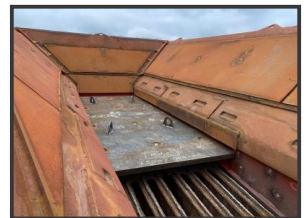

**CRUSHERS, SCREENERS
& HEAVY PLANT SALES**

TEREX Finlay J-1175 (2015)

£POA

Feed Opening 42" x 30" / 1070mm x 760mm

Full Hydraulic Adjust

Scania DC09 Powerpack

Live Pre Screen

Magnet