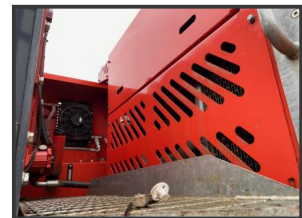

**CRUSHERS, SCREENERS
& HEAVY PLANT SALES**

Terex Finlay J-960

£POA

Feed Opening 900mm x 600mm (35" x 24")

Overband Magnet

Side Belt

Direct Drive

CAT Engine

Umbilical & Remote Operation

Product Details

Product Details	
Category/Type	Crushers
Make	Terex Finlay
Model	J-960
Year	2015
Hours	2437

Pioneer House, Pioneer Business Park, North Road, Ellesmere Port, CH65 1AD