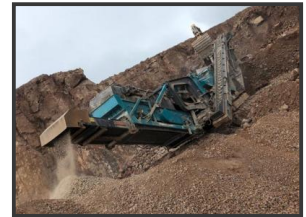

**CRUSHERS, SCREENERS
& HEAVY PLANT SALES**

TEREX Powerscreen XH500

£POA

Output Potential: up to 500 tph (550 US tph)

Overband Magnet

Dirt Belt

Underpan Feeder

16 x 5 Post Screen & Return Conveyor

Plant Weight 70,200 kg

Product Details

Product Details	
<i>Category/Type</i>	<i>Crushers</i>
<i>Make</i>	<i>TEREX Powerscreen</i>
<i>Model</i>	<i>XH500</i>
<i>Year</i>	<i>2016</i>
<i>Hours</i>	<i>2770</i>